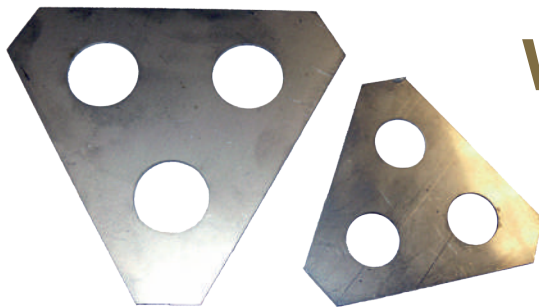

STEEL WASHER FOR COUPLINGS

Designation	Reference
M14	QUIRAPM14
M20	QUIRAPM20
M22	QUIRAPM22
M24	QUIRAPM24
M27	QUIRAPM27
M30	QUIRAPM30
M32	QUIRAPM32
M33	QUIRAPM33
M36	QUIRAPM36
M42	QUIRAPM42
M48	QUIRAPM48

Other dimensions on request

316L STAINLESS STEEL WASHER FOR COUPLINGS

Shaft Ø	Reference
60/65	FRETI060
70/75	FRETI070090
80/85/90	FRETILA080/085/090
95/100	FRETILA095/100
95/100/110/115	FRETILA110/115

Other dimensions on request

COUPLINGS STEEL LOCK WASHER

Shaft Ø	Reference
70	TOUR070
75	TOUR075
80	TOUR080
90	TOUR090
95	TOUR095
100	TOUR100
110	TOUR110
120	TOUR120
140	TOUR150

Other dimensions on request